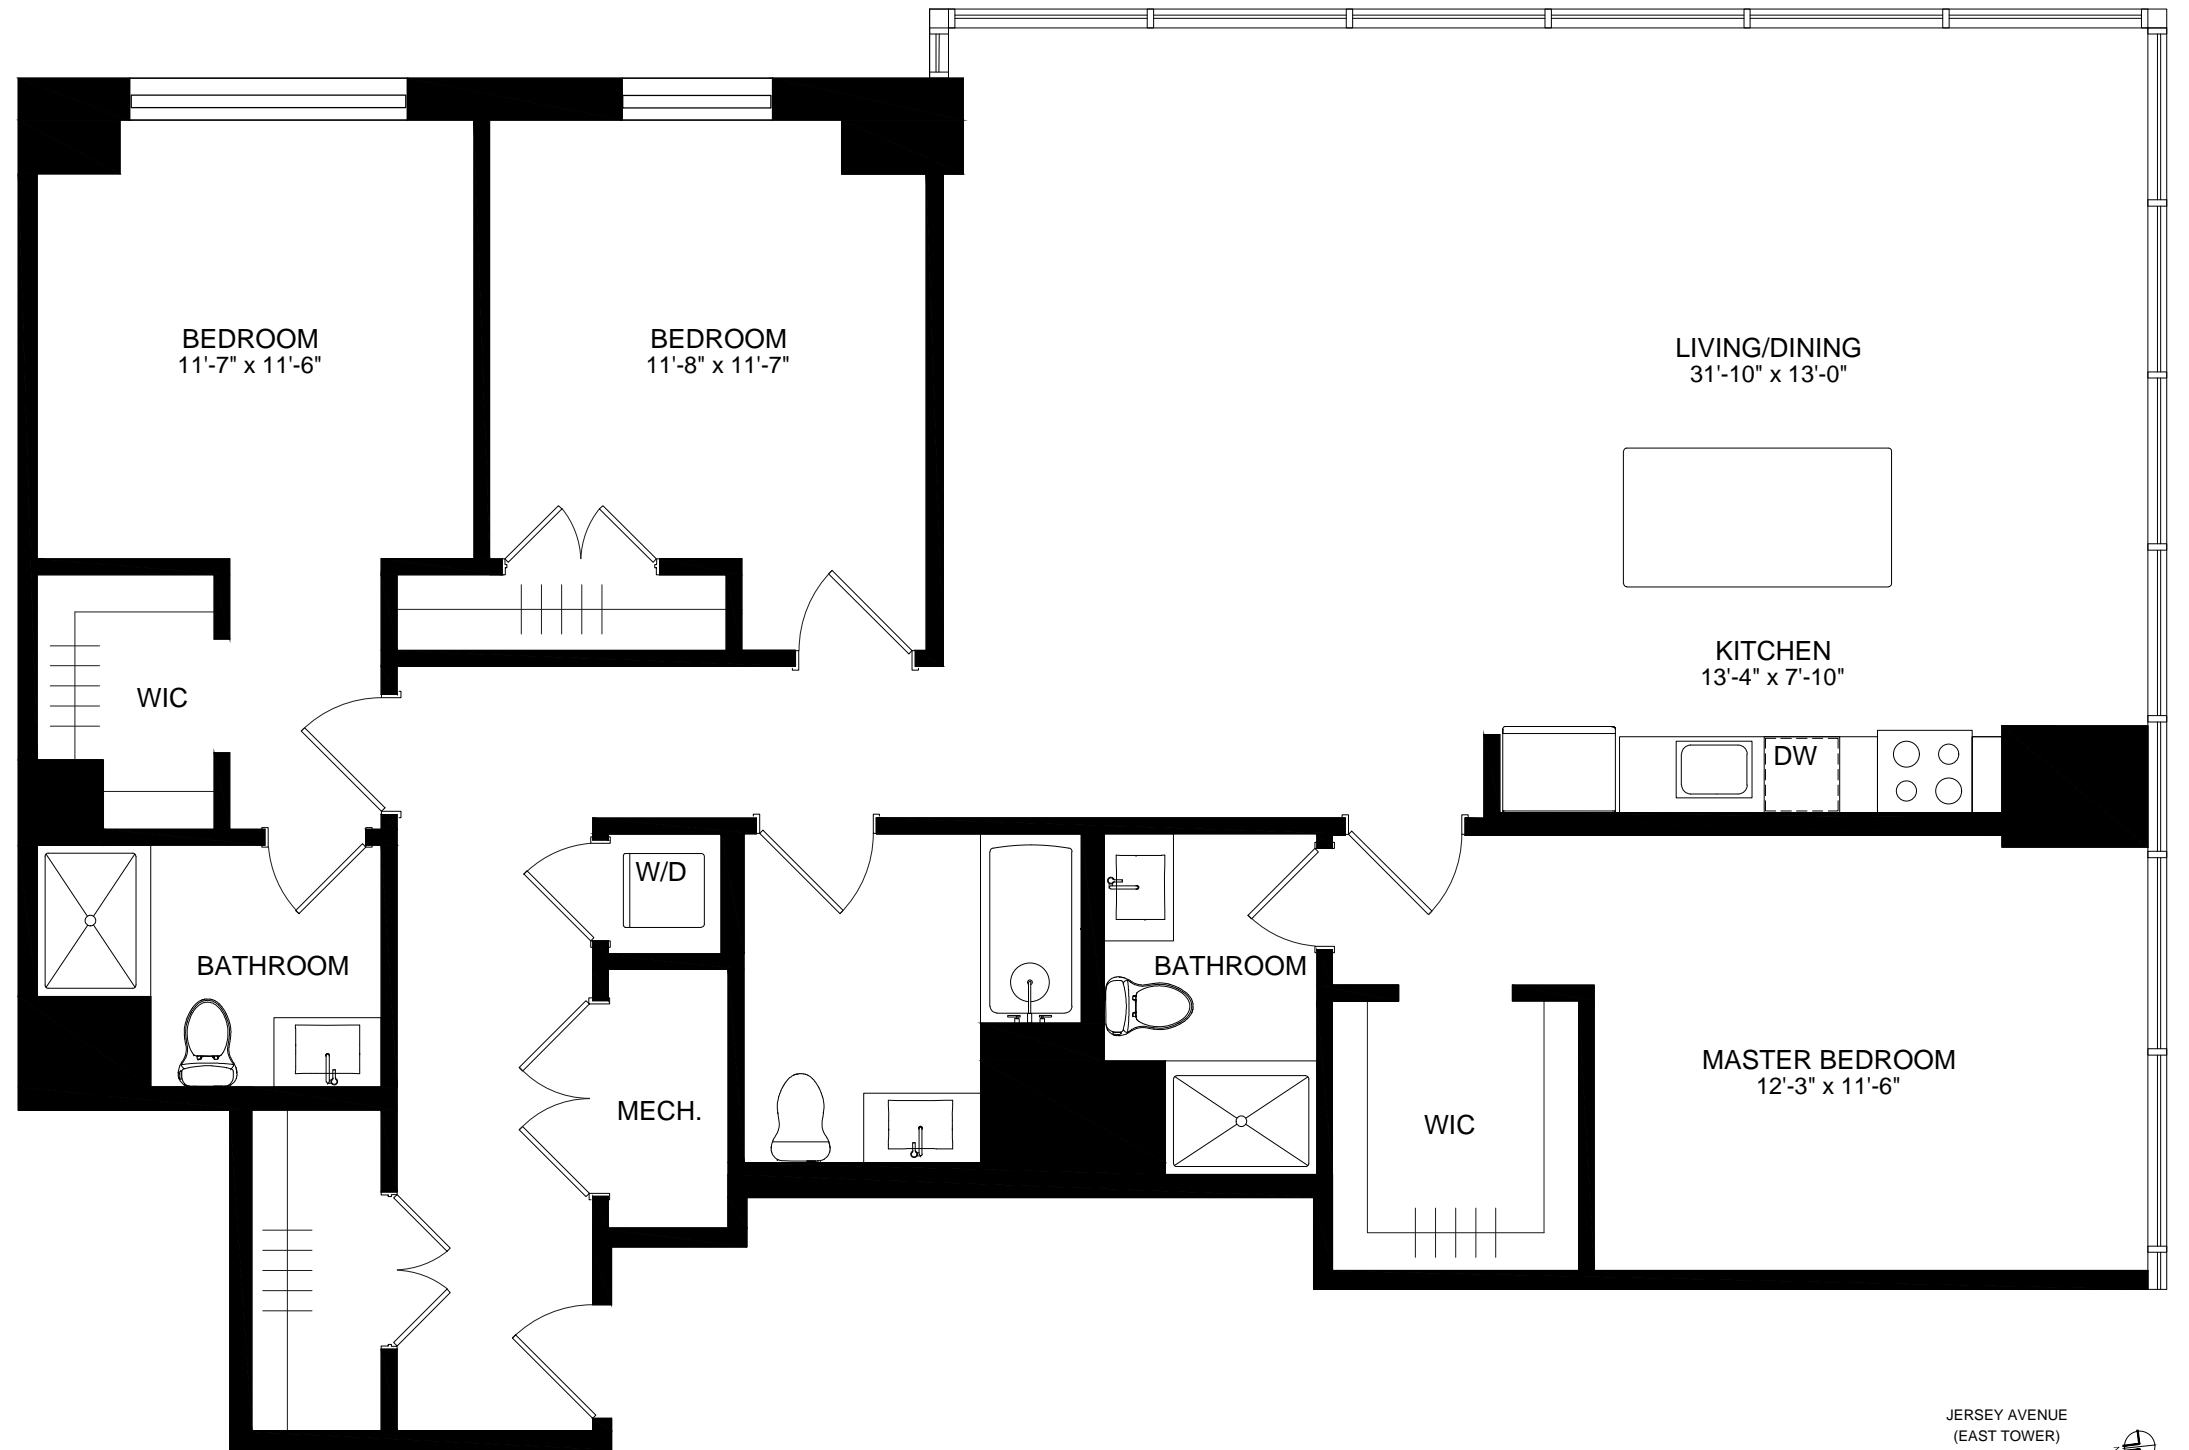

# Soho Lofts

273 16TH ST. JERSEY CITY, NJ 07310  
855-LOFTS-JC | SOHOLOFTSJC.COM

## 02

3 BEDROOM | 3 BATHROOM  
FLOORS 7-19  
1766 SQ. FT.

NOTES: \_\_\_\_\_  
\_\_\_\_\_  
\_\_\_\_\_  
\_\_\_\_\_