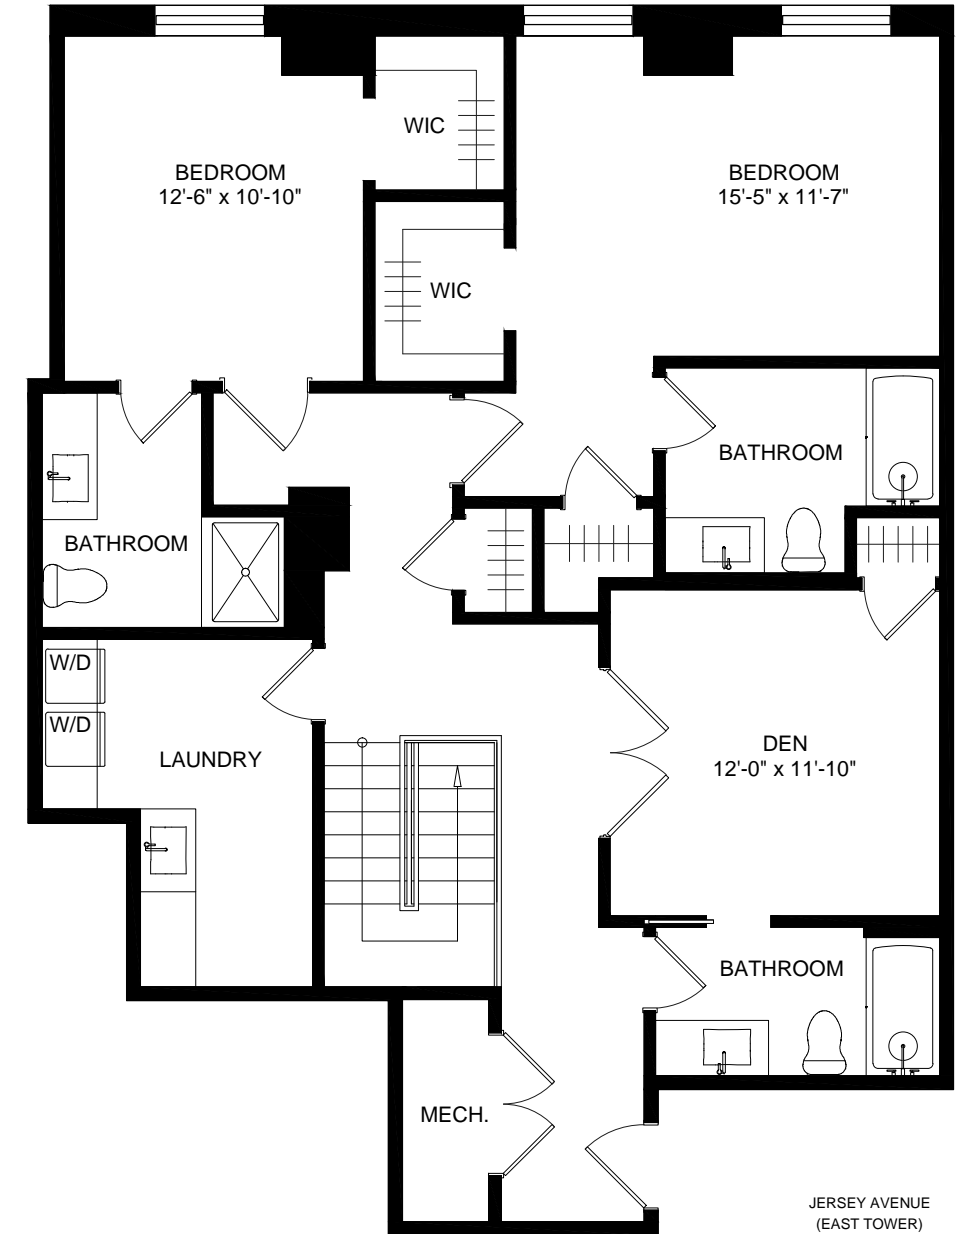

Soho Lofts

273 16TH ST. JERSEY CITY, NJ 07310
855-LOFTS-JC | SOHOLOFTSJC.COM

TH02

3 BEDROOM | DEN | 4.5 BATHROOM
FLOORS 1, MEZZ
2371 SQ. FT.

GROUND FLOOR

MEZZANINE FLOOR

NOTES: _____