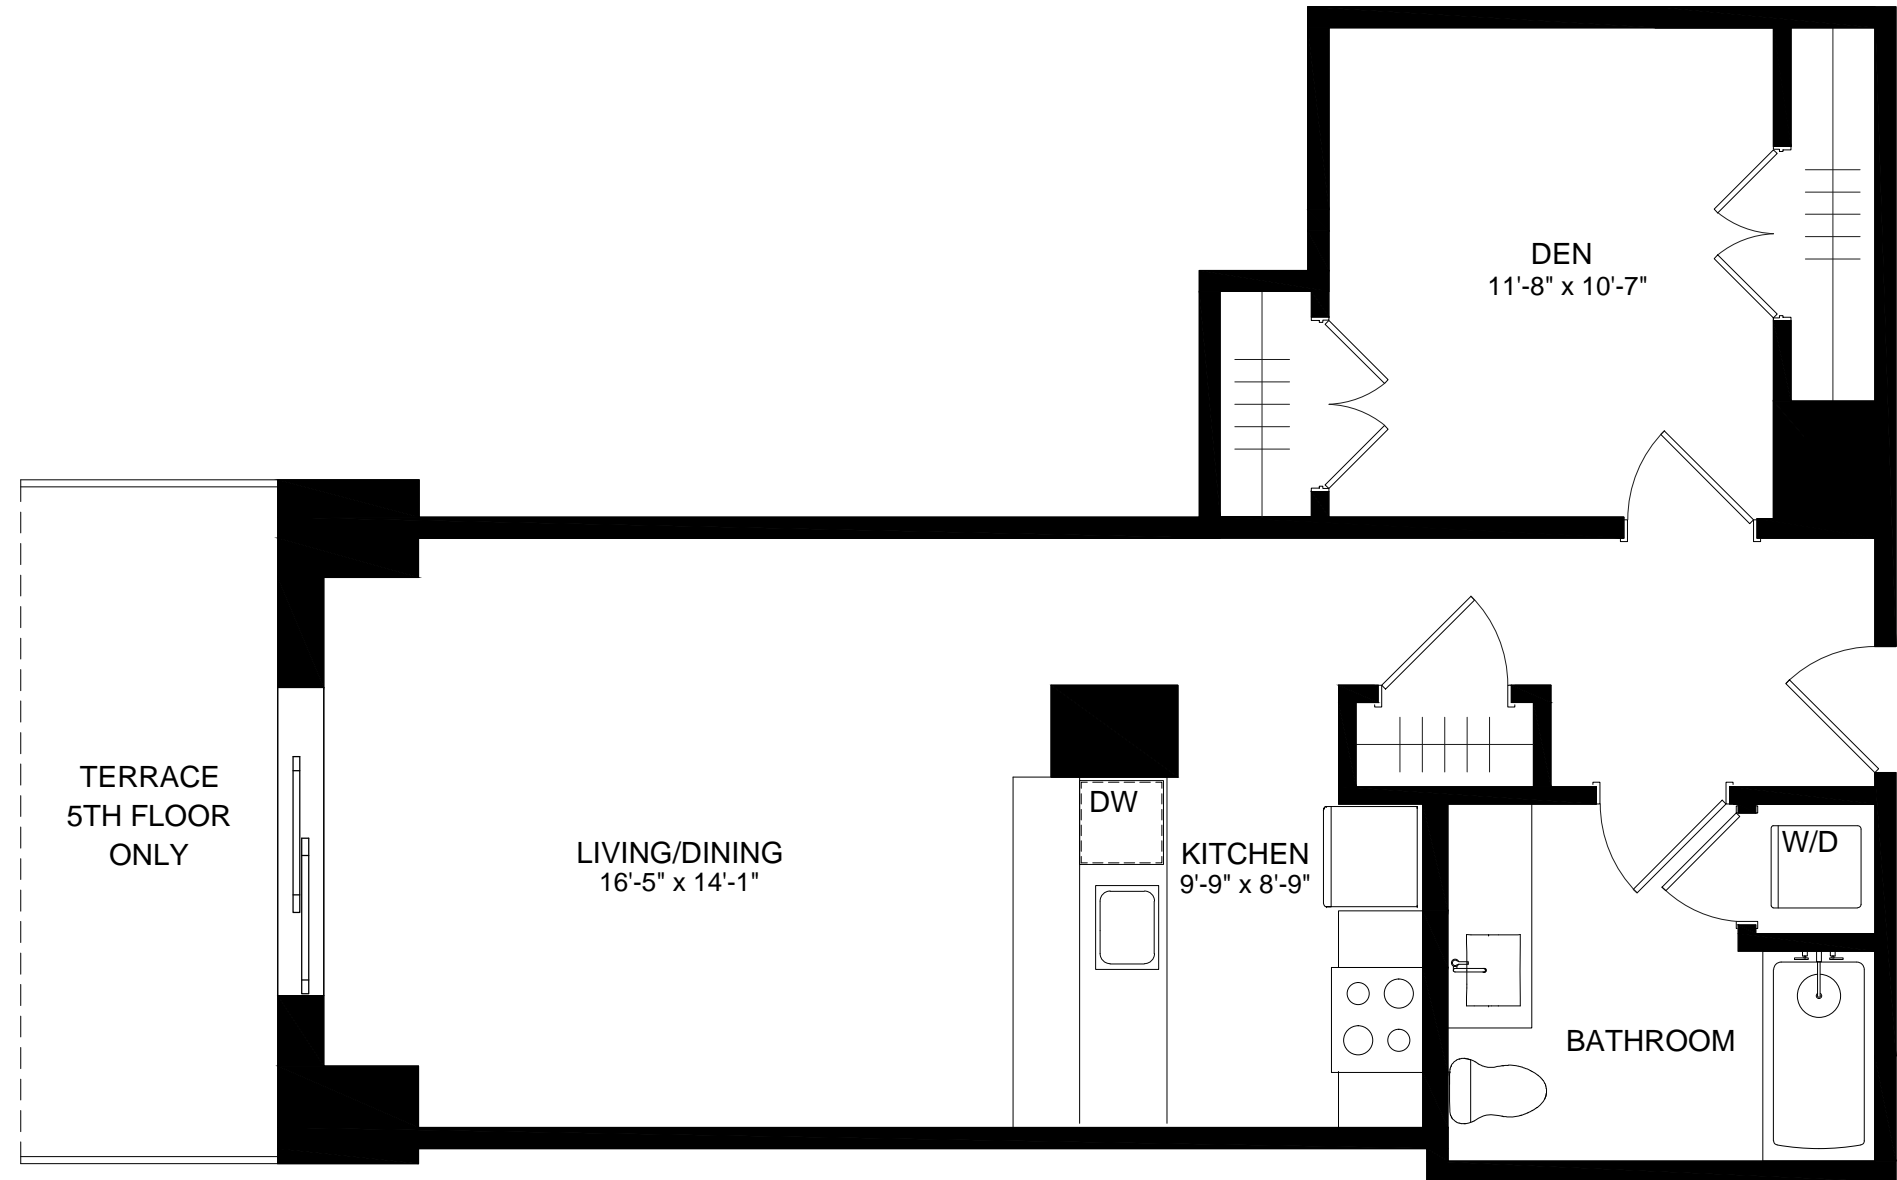

Soho Lofts

273 16TH ST. JERSEY CITY, NJ 07310
855-LOFTS-JC | SOHOLOFTSJC.COM

10

STUDIO | DEN | 1 BATHROOM
FLOORS 5-PH
763 SQ. FT.

NOTES: _____