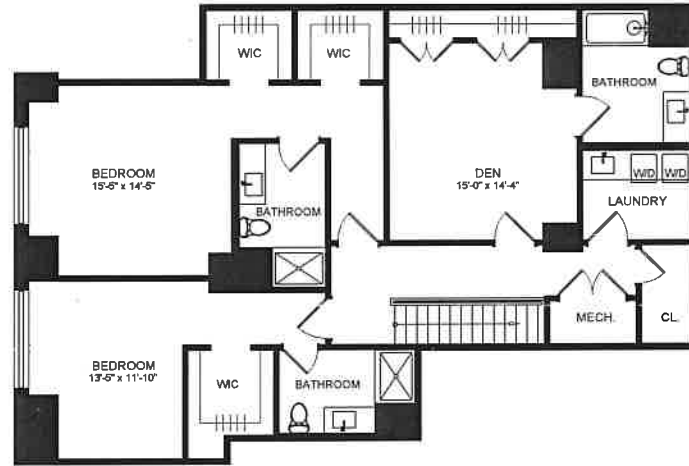

Soho Lofts

273 16TH ST. JERSEY CITY, NJ 07310
855-LOFTS-JC | SOHOLOFTSJC.COM

TH05

3 BEDROOM | DEN | 4.5 BATHROOM
FLOORS 1, MEZZ
2791 SQ. FT.

MEZZANINE FLOOR

GROUND FLOOR

NOTES: