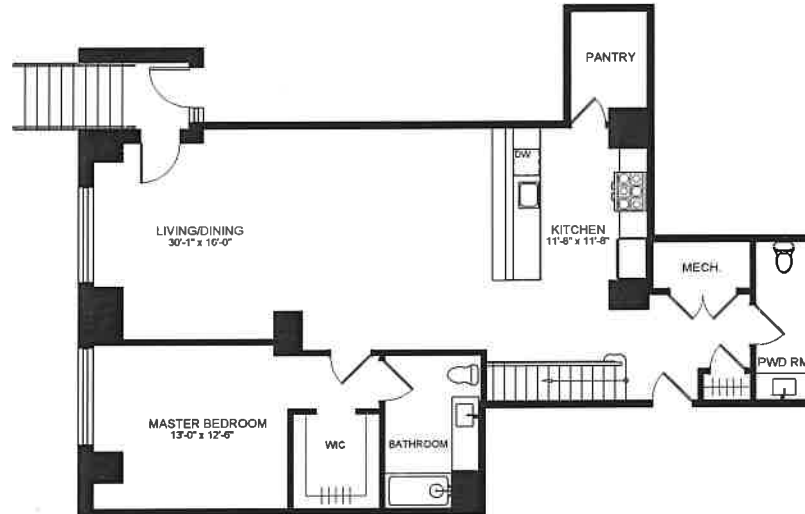

Soho Lofts

273 16TH ST. JERSEY CITY, NJ 07310
855-LOFTS-JC | SOHOLOFTSJC.COM

TH05

3 BEDROOM | DEN | 4.5 BATHROOM
FLOORS 1, MEZZ
2791 SQ. FT.

MEZZANINE FLOOR

GROUND FLOOR

NOTES:

ALL DIMENSIONS ARE APPROXIMATE AND SUBJECT TO FLOORING CONDITIONS. SUBJECT TO ALL CITY, STATE, AND FEDERAL REGULATIONS. DIMENSIONS MAY VARY DUE TO MEASUREMENT INCONSISTENCY. ALL DIMENSIONS ARE TO FACE UNLESS OTHERWISE NOTED.