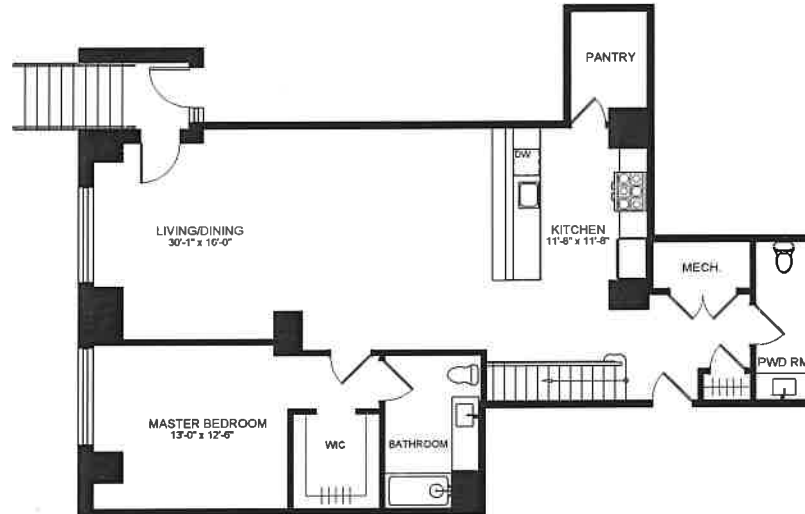

Soho Lofts

273 16TH ST. JERSEY CITY, NJ 07310
855-LOFTS-JC | SOHOLOFTSJC.COM

TH05

3 BEDROOM | DEN | 4.5 BATHROOM
FLOORS 1, MEZZ
2791 SQ. FT.

MEZZANINE FLOOR

GROUND FLOOR

NOTES: