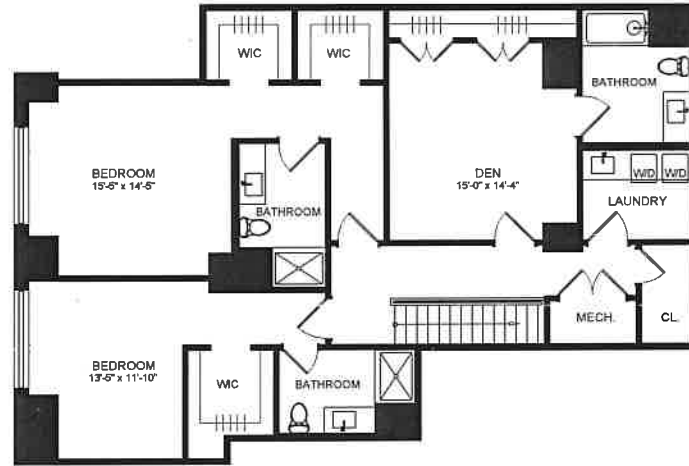

Soho Lofts

273 16TH ST. JERSEY CITY, NJ 07310
855-LOFTS-JC | SOHOLOFTSJC.COM

TH05

3 BEDROOM | DEN | 4.5 BATHROOM
FLOORS 1, MEZZ
2791 SQ. FT.

MEZZANINE FLOOR

GROUND FLOOR

NOTES:

ALL DIMENSIONS ARE APPROXIMATE AND SUBJECT TO FLOORING CONDITIONS. SUBJECT TO ALL CITY, STATE, AND FEDERAL REGULATIONS. DIMENSIONS MAY VARY DUE TO MEASUREMENT INCONSISTENCY. ALL DIMENSIONS ARE TO FACE UNLESS OTHERWISE NOTED.